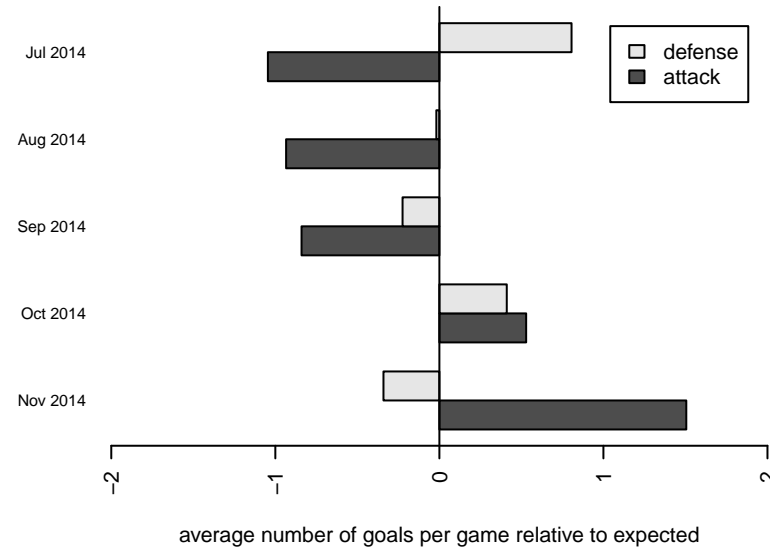

Performance relative to 13 month average