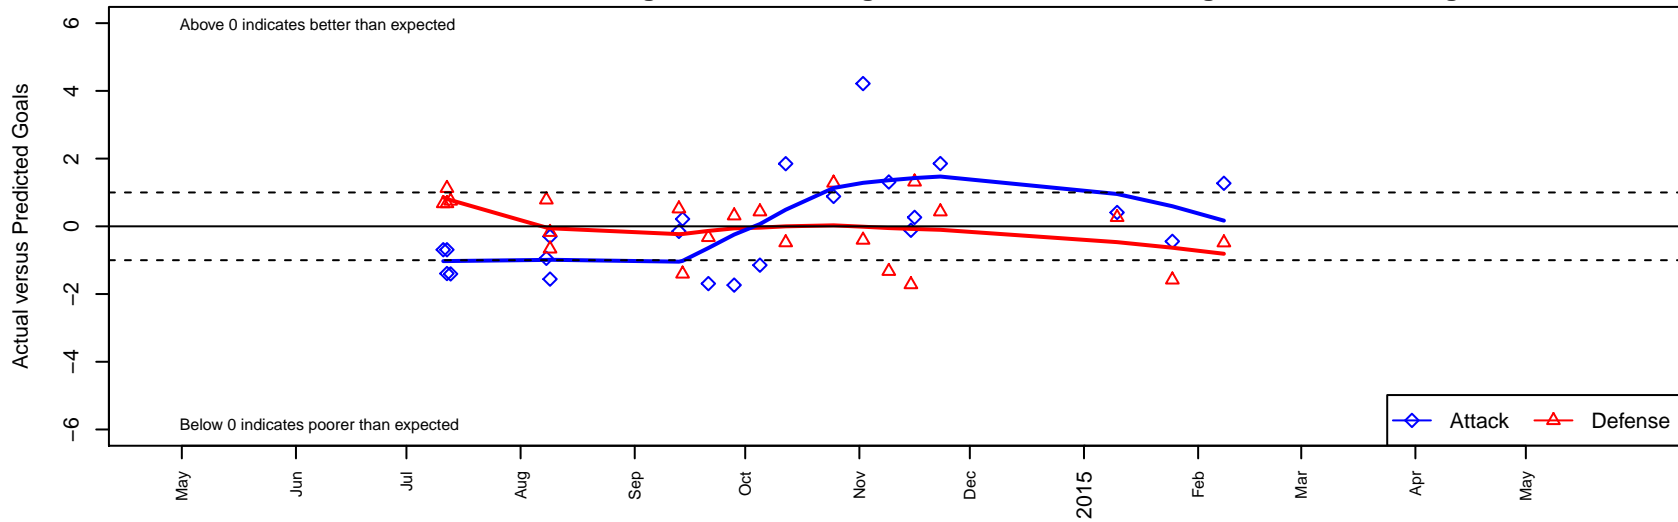

West Narrows Blue B96

West Narrows FC
 Gig Harbor, WA
 B96 total strength=1518
 attack=15.37 defense=9.44
 fall league = PSPL Classic 1 U19

alt names used:
 West Narrows FC Blue 96

Venues played:
 2014 King of the Hill Div 1 HS
 2014 Blast Off BU18 A
 2014 PSPL Classic 1 U19
 2014 WA Cup U18/19 Gold/Silver U19

West Narrows Blue B96
 Dots are actual minus expected GF (blue circles) and GA (red triangles).
 Blue line is smoothed change in attack strength. Red is smoothed change in defense strength.

**attack and defense variance (black dot)
relative to other teams
and top 10 in region**