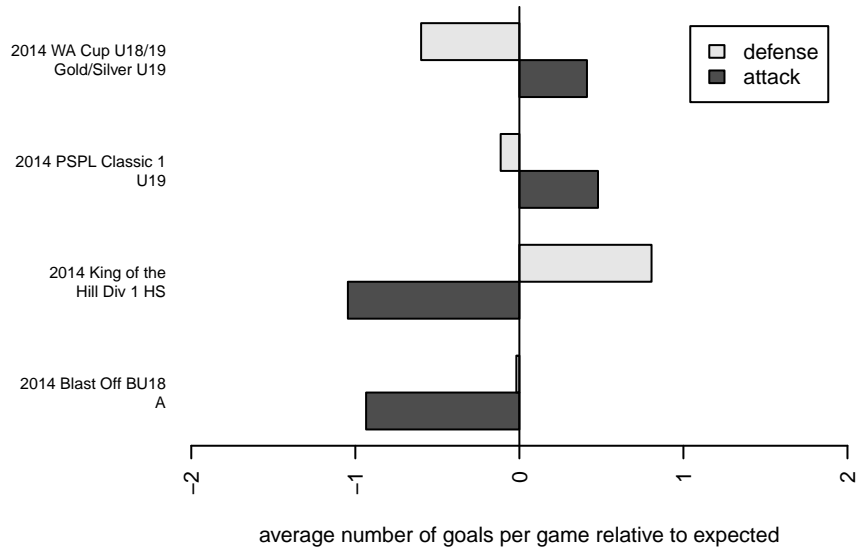

Performance relative to 13 month average