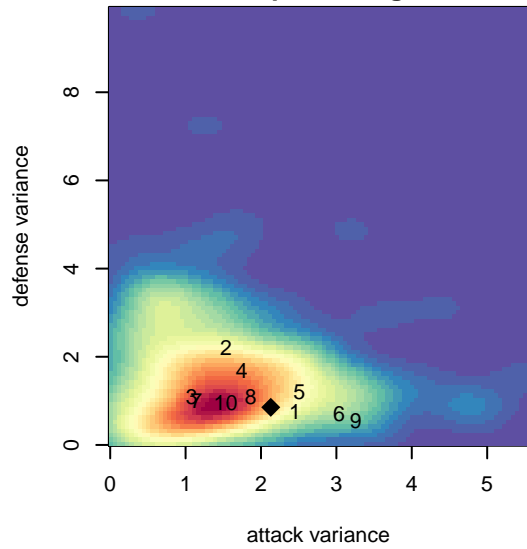

West Narrows Blue B96

West Narrows FC
 Gig Harbor, WA
 B96 total strength=1518
 attack=15.37 defense=9.44
 fall league = PSPL Classic 1 U19

alt names used:
 West Narrows FC Blue 96

Venues played:
 2014 King of the Hill Div 1 HS
 2014 Blast Off BU18 A
 2014 PSPL Classic 1 U19
 2014 WA Cup U18/19 Gold/Silver U19

West Narrows Blue B96
 Dots are actual minus expected GF (blue circles) and GA (red triangles).
 Blue line is smoothed change in attack strength. Red is smoothed change in defense strength.

**attack and defense variance (black dot)
relative to other teams
and top 10 in region**