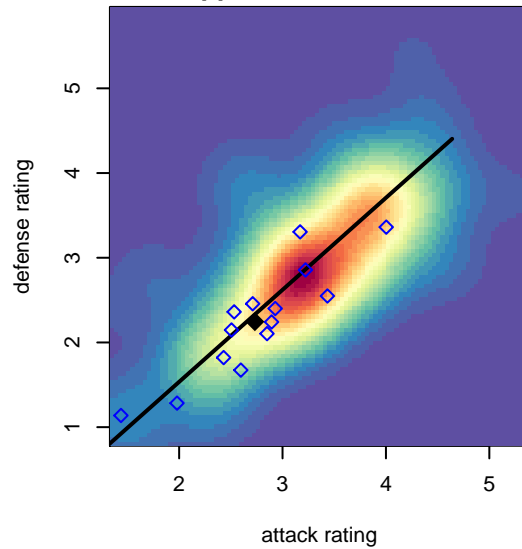

**attack and defense rating
relative to others at age
and all opponents in last 13 months**