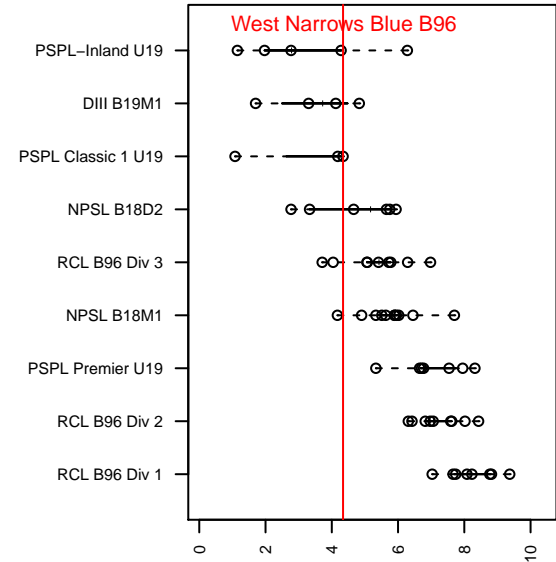

**attack and defense rating
relative to others at age
and all opponents in last 13 months**